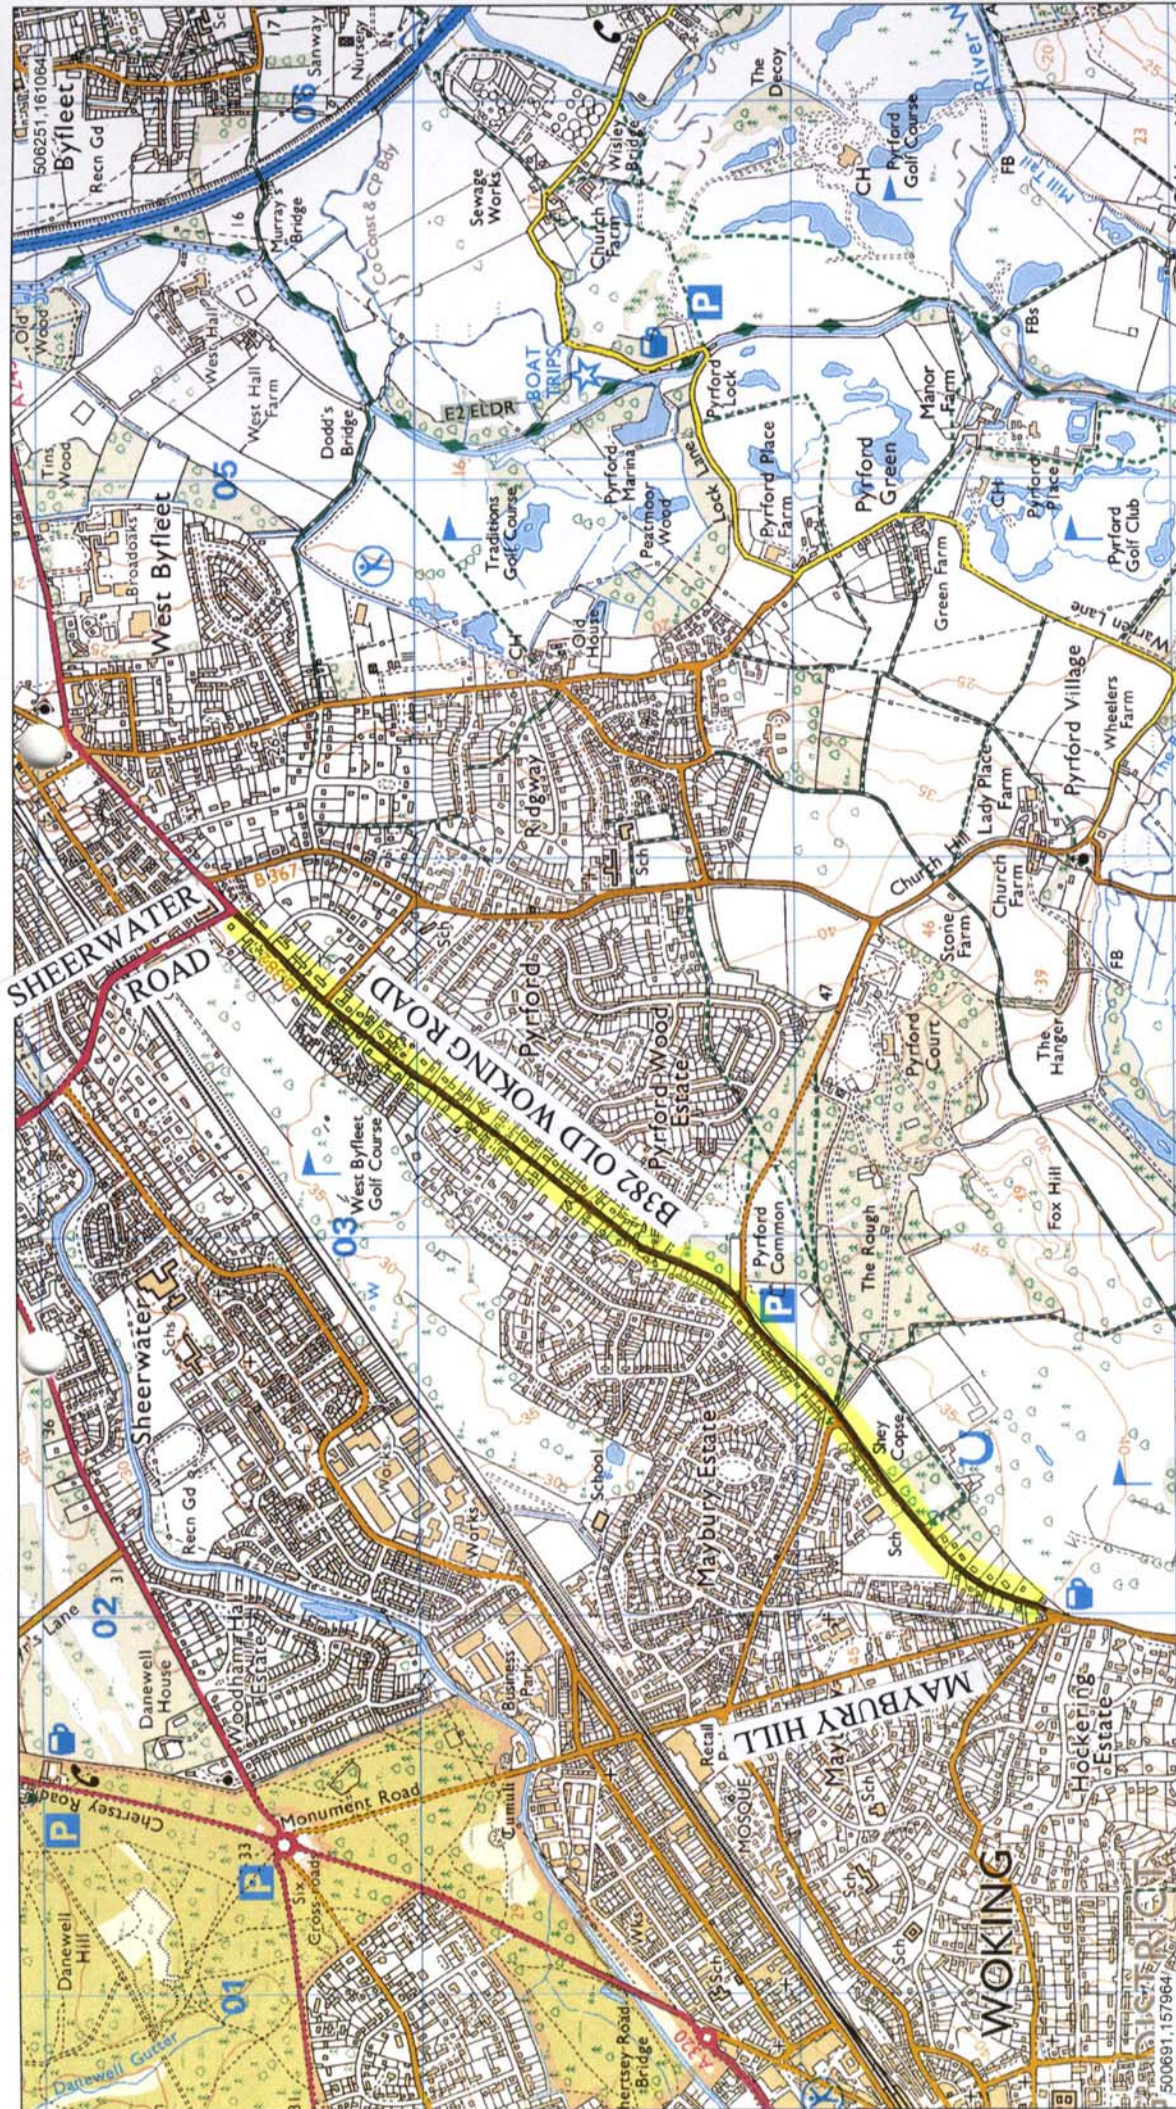

© Crown Copyright Licence No. 100019613,  
Surrey County Council, 2006. Except A-Z  
mapping © Copyright of the Publishers  
Geographers' A-Z Map Company Ltd.

**Scale 1:20000**

KEY

 Signed 40mph speed limit

Date: 19/12/2007

Printed by: JM

Drawing No.: 12595

**B382 Old Woking Road - Location Plan**